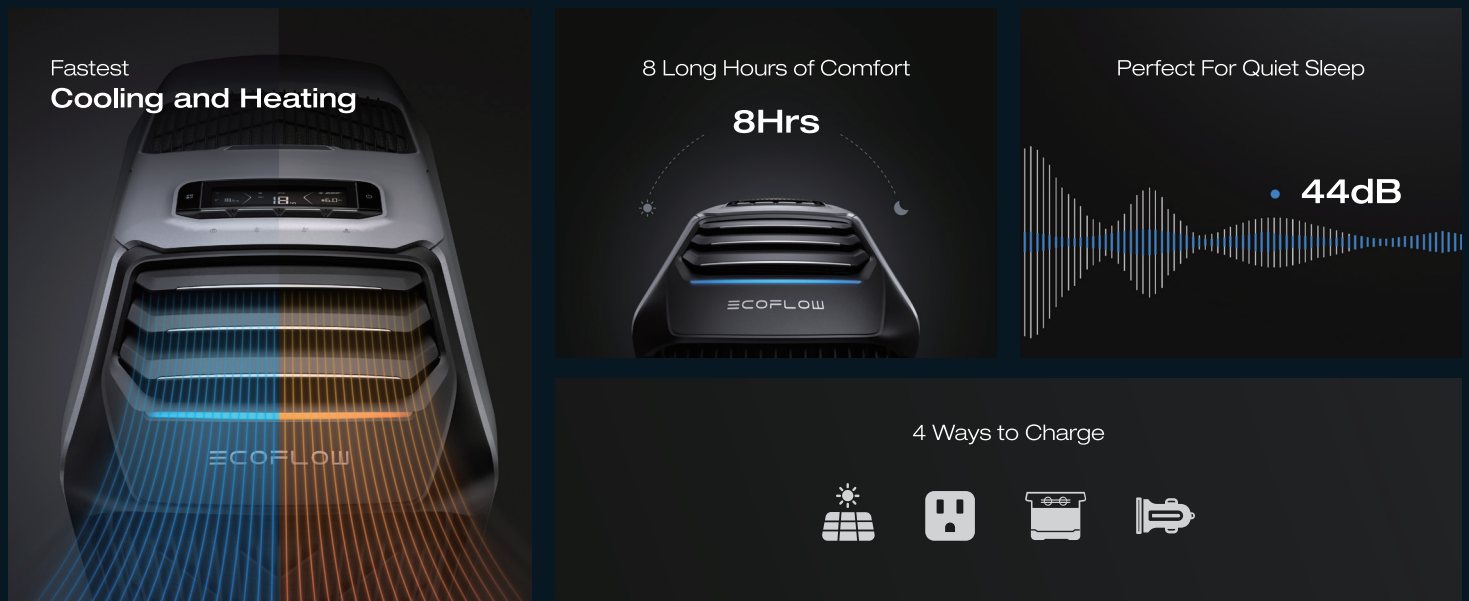

EcoFlow WAVE 2

Portable Air Conditioner

EcoFlow WAVE 2

EAN: 4895251606035

General Information

Net Weight:
Approximately 14.5 kg

Dimensions:
518 x 297 x 336 mm

Noise Level:
44-56dB

Cooling Area:
≤ 10 m² / 107.6 ft²

Wi-Fi & Bluetooth:
Yes

Heating Spec

Heating Capacity:
1800W / 6100BTU

Rated Heating Input Power (AC/DC):
600W / 540W

Cooling Spec

Cooling Capacity:
1500W / 5100BTU

Rated Cooling Input Power (AC/DC):
550W / 495W

Input

AC Input:
100-240V, 50/60Hz, 820W Max

Solar Charging Input:
11-60V, 13A, 400W Max

Car Charging Input:
96W/192W (12/24V, 8A Max)

Add-on Battery Power:
700W Max

Add-on Battery

EAN: 4895251604758

General Information

Capacity:
1159Wh

Cycle Life:
80%+ capacity after 800 cycles

Battery Chemistry:
NCM

IP Rating:
IP65

Net Weight:
Approximately 7.8 kg (17.2 lbs)

Dimensions:
515 x 272 x 92 mm (20.3 x 10.7 x 3.6 in)

USB-A Output:
5/9/12V 2.4/2/1.5A, 18W Max

USB-C Output:
5/9/12/15/20V 5A, 100W Max